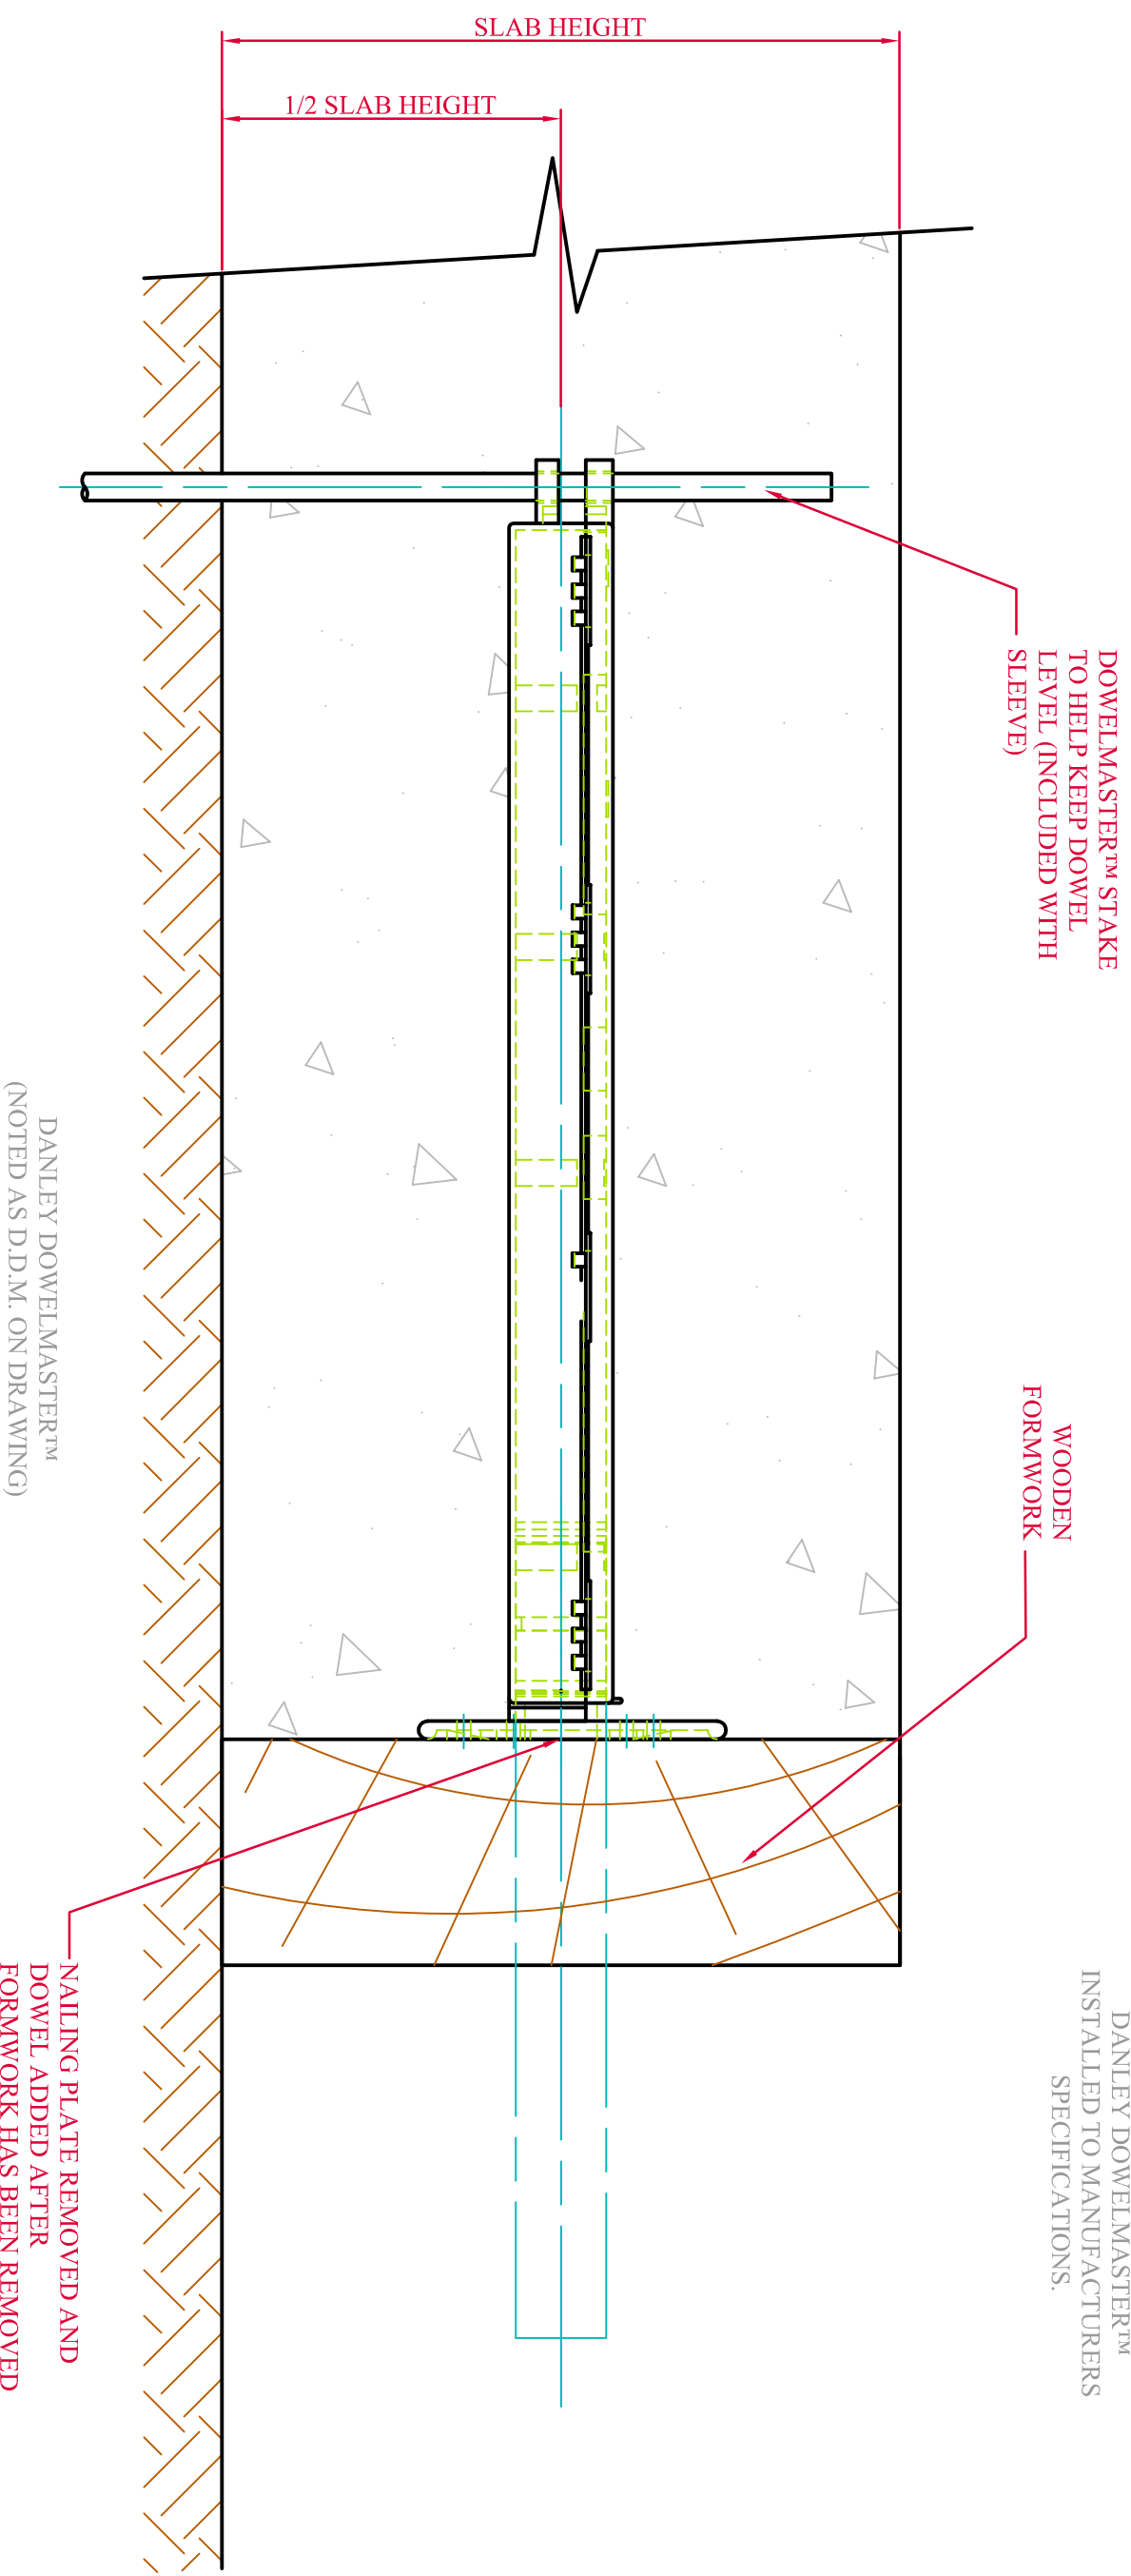

STANDARD SIZES

DWLSQMAS16X210	16mm	210 LONG	WHITE
DWLSQMASNL16	16mm	NAILING PLATE	YELLOW
DWLSQMAS20X260	20mm	260 LONG	WHITE
DWLSQMASNL20	20mm	NAILING PLATE	YELLOW

DANLEY DOWELMASTER™
INSTALLED TO MANUFACTURERS
SPECIFICATIONS.

PLEASE NOTE THAT THE NAILING PLATES
OPTIONAL AND SOLD SEPARATELY

DANLEY DOWELMASTER™
SECTION

SHEET 1